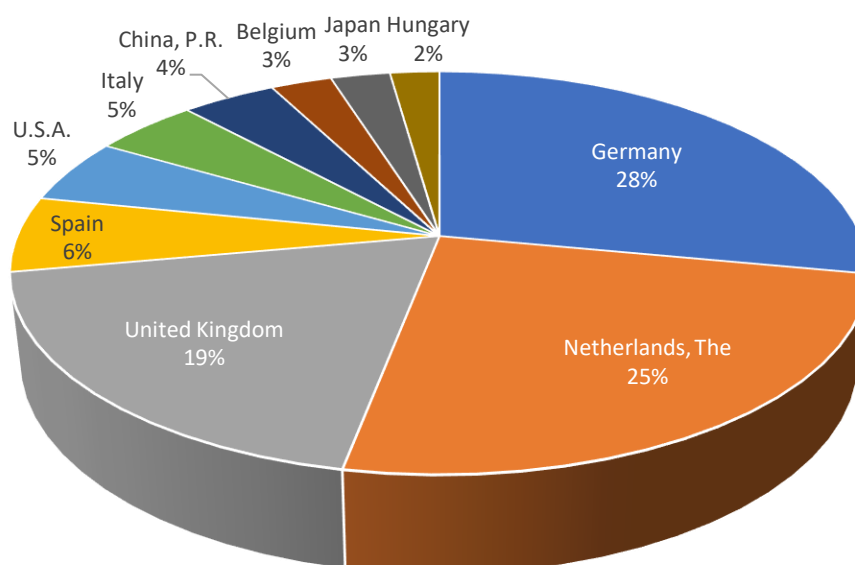

Romania: wine exports by top ten countries of destination, 2021

Country	Liters	Euro
Total, of which:	17,401,560	34,154,832
Top Ten Countries:	14,897,641	28,624,486
%	85.6	83.8
Germany	4,715,941	8,012,644
Netherlands, The	4,419,671	7,163,222
United Kingdom	2,821,234	5,472,549
Spain	726,279	1,742,464
U.S.A.	747,698	1,494,280
Italy	513,039	1,342,623
China, P.R.	263,554	1,213,447
Belgium	351,571	785,195
Japan	206,853	762,753
Hungary	131,801	635,308

Source: APEV (based on preliminary data from MAT-DCE and [INSSE](#))

Romania: wine exports by top ten countries, 2021

*Percentage of total wine export in 2021

Source: APEV (based on preliminary data from MAT-DCE and [INSSE](#))

NOTE:

For Intra-EU trade, "country of destination" is used for dispatches and "expedition country" for introductions; For Extra-EU trade, "country of destination" is used for export and "country of origin" for import (unless the home country is an EU Member State, in which case the shipping country is taken into consideration).